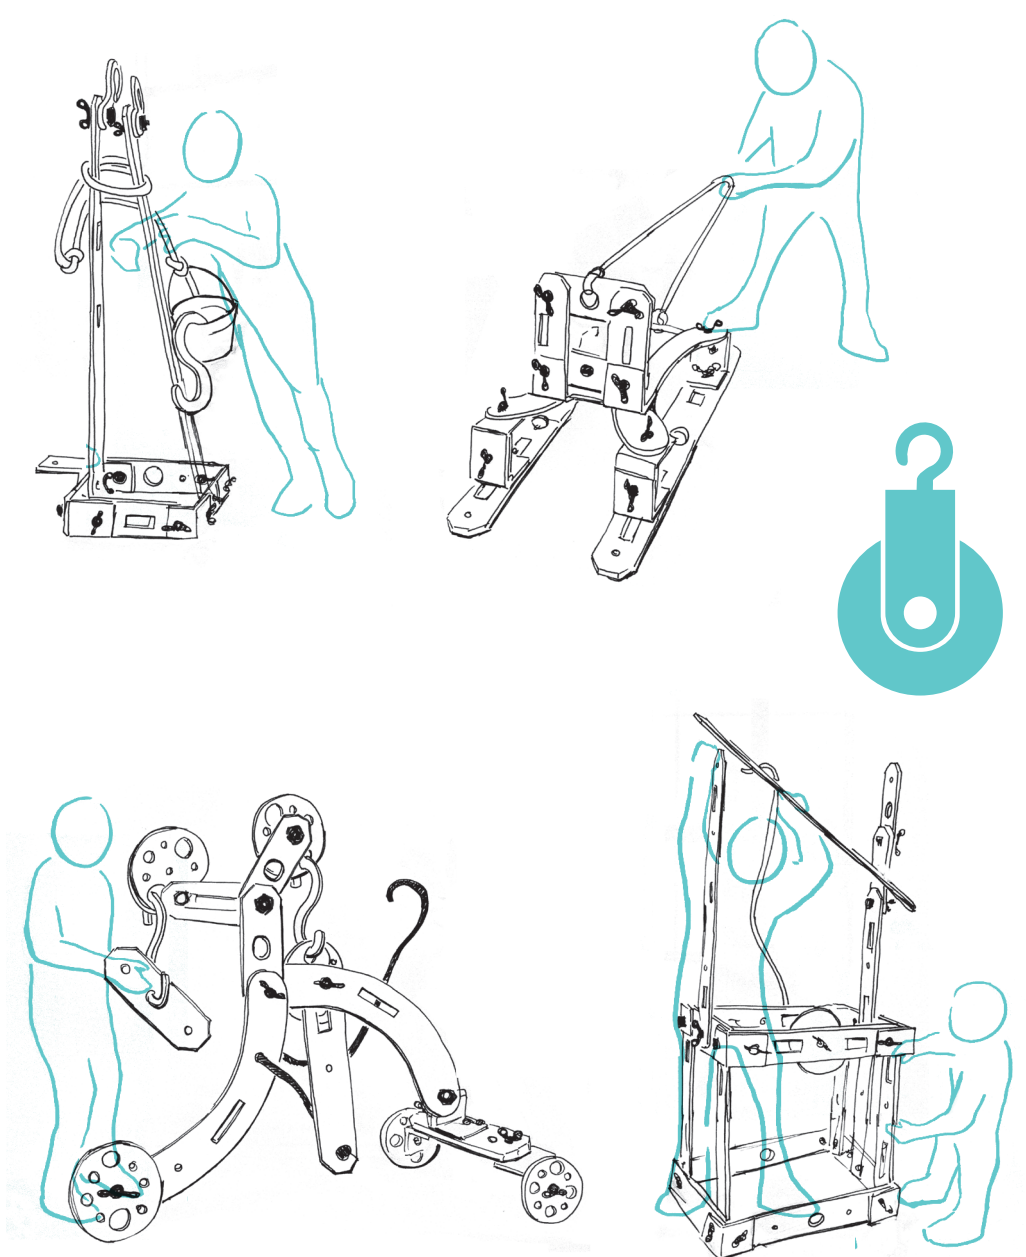

RIG AMA JIG

WHAT WILL YOU BUILD?

RIGAMAJIG is a building kit conceived for hands-on free play and learning. It is a collection of wooden planks, wheels, pulleys, nuts, bolts and rope designed to engage the inquisitive mind and creative spirit of children. Through playing they think three dimensionally, create physically, and work collaboratively. Building with this simple set of parts will help your child combine imagination with cognitive thinking & invention, embrace process over outcome, and empower them to be makers of their own world.

PLAY SAFE

Children should be supervised at all times.

Rigamajig contraptions should never be climbed on, stood upon, or ridden.

Encourage children to be aware of their surroundings and play cooperatively.

When taking things apart be aware of cause and effect when removing and loosening parts.